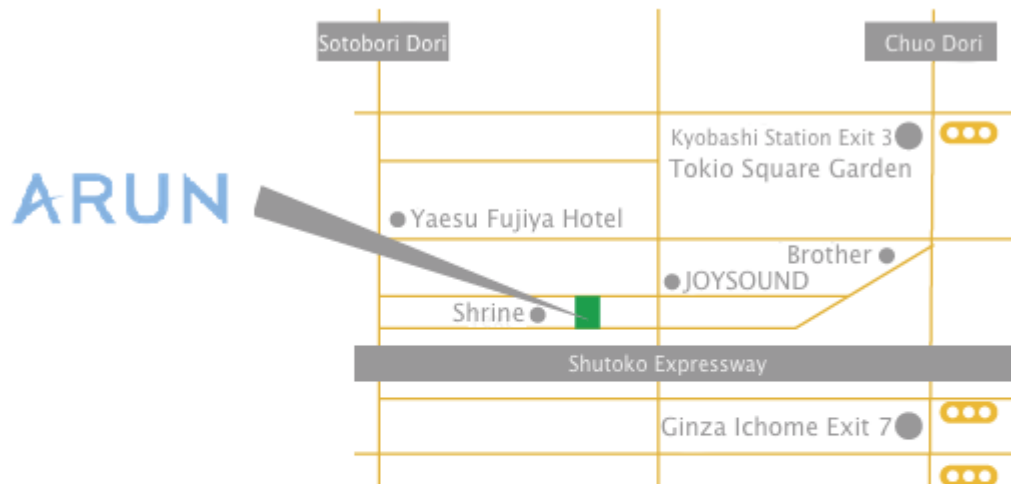

## ARUN LLC. OFFICE LOCATION

Address: Isshin Building 8F, 2-11-7 Yaesu, Chuo-ku, Tokyo 104-0028 Japan

Nearest Train Station : Ginza Line Kyobashi Station

Isshin Building 8F, 2-11-7 Yaesu, Chuo-ku, Tokyo 104-0028 Japan

3 min. walk from Yurakucho Line Ginza Ichome Station,

2 min. walk from Ginza Line Kyobashi Station,

5 min. walk from Yurakucho Station,

10 min. walk from Tokyo Station.

※Look for a Chinese Restaurant on the 1<sup>st</sup> Floor of the building.